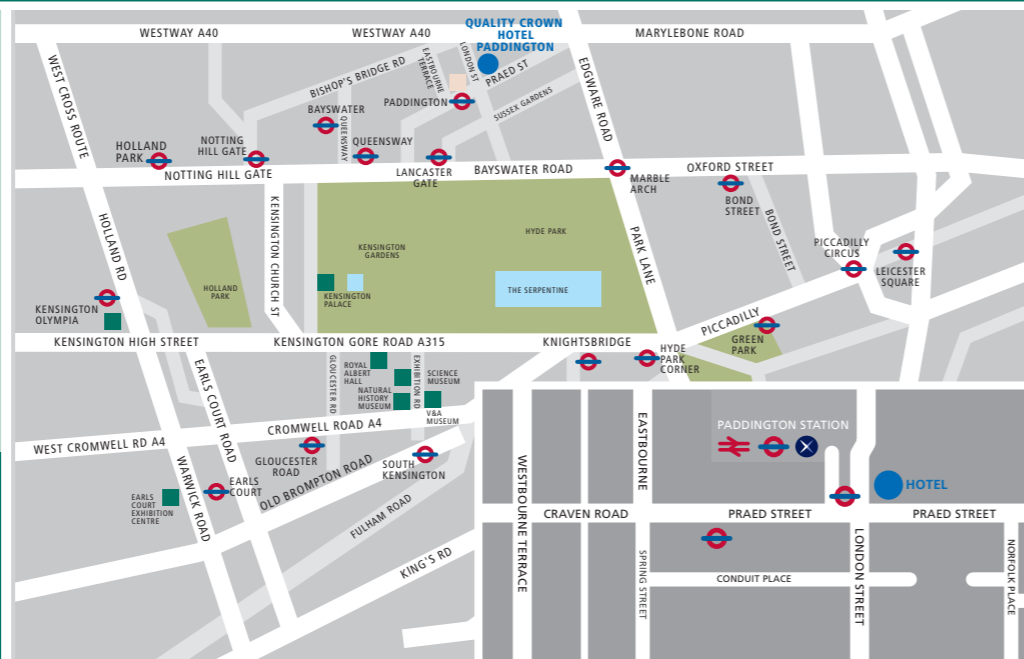

Underground

Paddington Station (Circle, District, Bakerloo, Hammersmith & City line)

Lancaster Gate (Central line)

Airport connections

Heathrow Express to Paddington Stn, District/Circle line

Gatwick Express to Victoria Stn, District/Circle line

Stansted Express to Liverpool St, District/Circle line

City Airport Metro to Westminster, District/Circle line

Luton Airport to Kings Cross, Circle line

For more detailed directions visit

www.lth-hotels.com

Quality Crown Hotel Paddington

144 Praed Street, London W2 1HU

Reservations +44 (0)20 7835 2000

Fax +44 (0)20 7341 7676

qualitycrownpaddington@lth-hotels.com

www.lth-hotels.com