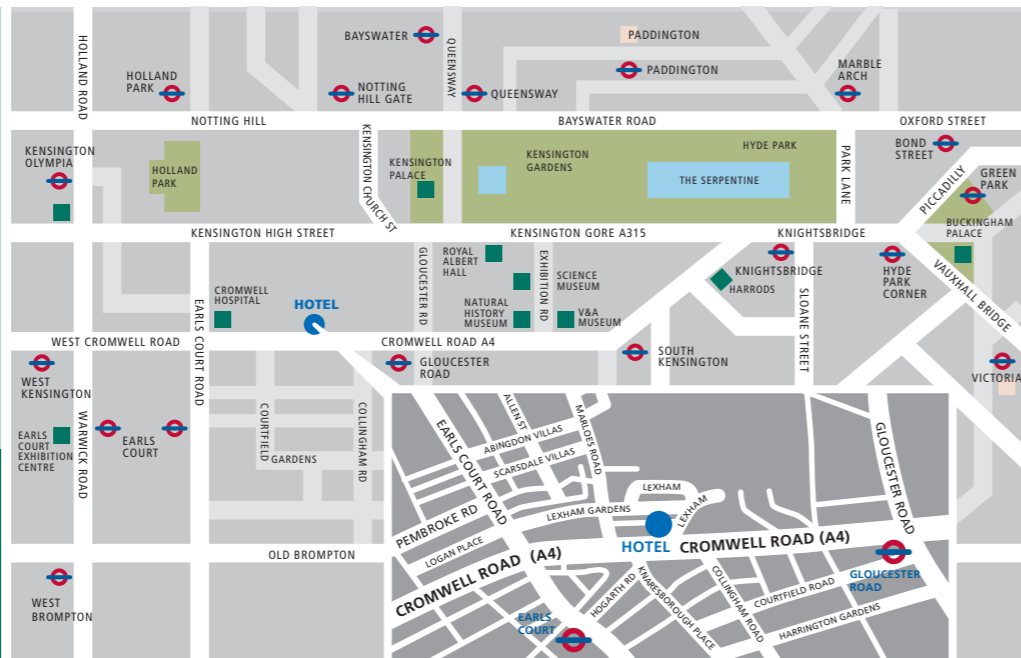

Underground

Gloucester Road (Piccadilly, District & Circle lines)

Earls Court (Piccadilly, District and Circle lines)

Airport connections

Heathrow Express to Paddington Stn, District/Circle line

Heathrow direct on Piccadilly line

Gatwick Express to Victoria Stn, District/Circle line

Stansted Express to Liverpool St, District/Circle line

City Airport Shuttle to Liverpool St, District/Circle line

For more detailed directions visit

www.qualitycrown.com

Quality Crown Hotel Kensington

162 Cromwell Road, London SW5 0TT

Reservations +44 (0)20 7835 2000

Fax +44 (0)20 7341 7676

stay@qualitycrownkensington.com

www.qualitycrown.com