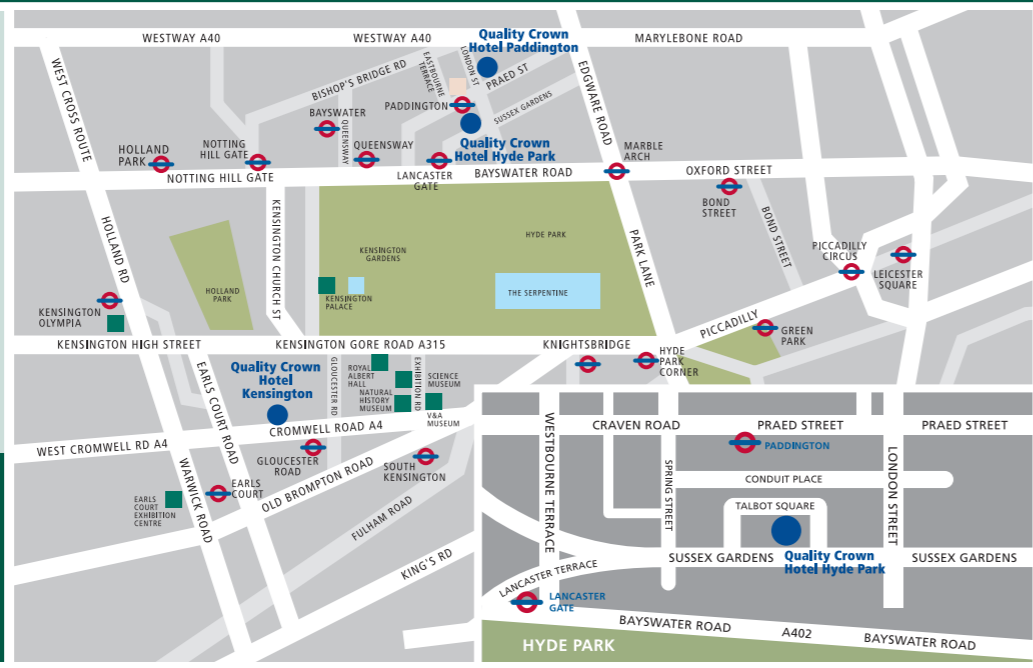

Underground

Paddington Station (Circle, District, Bakerloo, Hammersmith & City line)

Lancaster Gate (Central line)

Airport connections

Heathrow Express to Paddington Stn

Gatwick Express to Victoria Stn, District/Circle line

Stansted Express to Liverpool St, Circle line

City Airport Metro to Westminster, District/Circle line

Luton Airport to Kings Cross, Circle line

For more detailed directions visit

www.lth-hotels.com

Quality Crown Hotel Hyde Park

8 - 14 Talbot Square, London W2 1TS

Reservations +44 (0)20 7835 2000

Fax +44 (0)20 7341 7676

qualitycrownhydepark@lth-hotels.com

www.lth-hotels.com