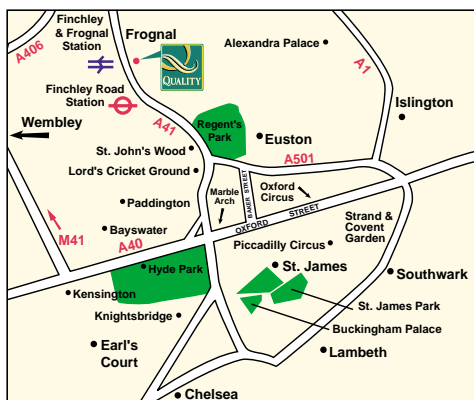

BY CHOICE HOTELS

Quality Hotel Hampstead

5 Frognal, Hampstead, London NW3 6AL, England

Tel: 020 7794 0101 Fax: 020 7794 0100

E-Mail: quality-h@lth-hotels.com

THE QUALITY HOTEL HAMPSTEAD is 2 minutes walk from Finchley Road Underground Station (Jubilee & Metropolitan Lines) and situated on Bus Routes 13, 82, 113 all of which go to Oxford Street. Finchley Road & Frognal B.R. Station is 1 minute walk for trains to City Airport (Journey time 45 mins). West Hampstead B.R. Station is 15 minutes walk for trains to Luton Airport and Gatwick Airport (Journey times 25 minutes and 55 minutes respectively). The Heathrow Express from Paddington Station and Gatwick Express from Victoria Station are easily accessible by public transport.

Finchley Road tube station is 3 minutes walk from this Hampstead hotel and buses and taxis are also readily available for a quick journey to see the sights or for business. Finchley Road & Frognal station provides a quick, direct rail link to the new ExCeL Exhibition Centre as well as to London City Airport. The A406 North Circular Road is only minutes away linking directly to the M1, M11, A41, M40 and M4.